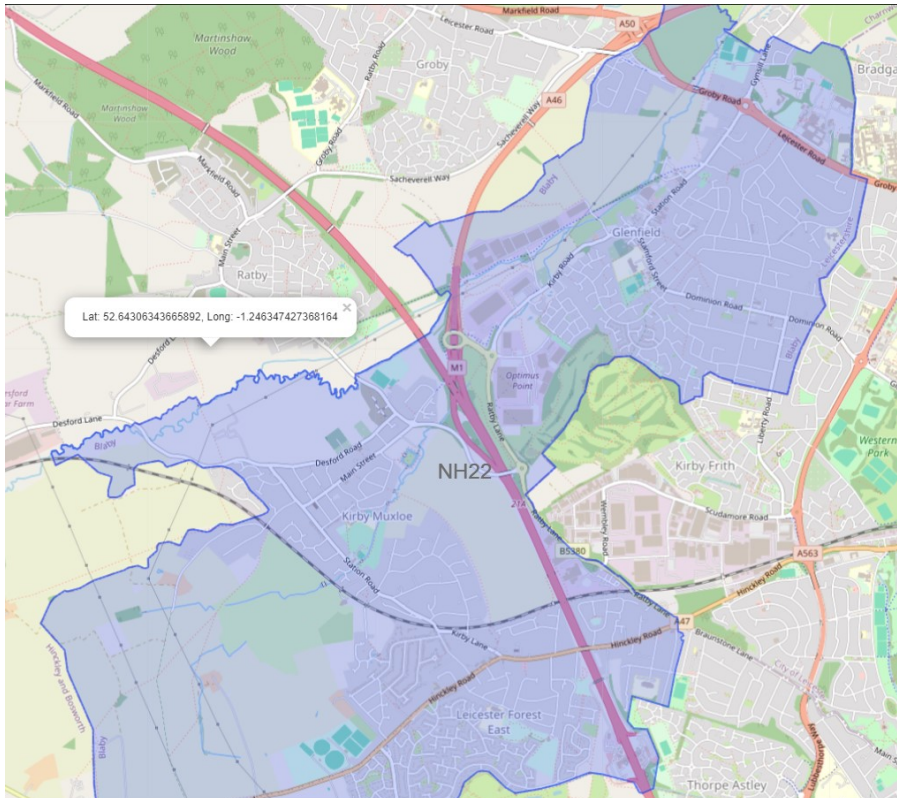

Community engagements

Don't miss out on our events

Coffee Morning

28th October 2024

10:00-11:00

Glenfield Methodist Church

Station Road, Glenfield.

Your Area

Below is a Map detailing the boundaries that form part of Beat NH22 – Glenfield, Kirby Muxloe and Leicester Forest East

Contact us

NEIGHBOURHOOD LINK:

Neighbourhood Link is a community messaging service from Leicestershire Police that provides news and information about policing activity or initiatives, crime prevention advice as well as major incidents affecting your area. In order to receive messages, you will need to register your details. Registration is free and simple to follow.